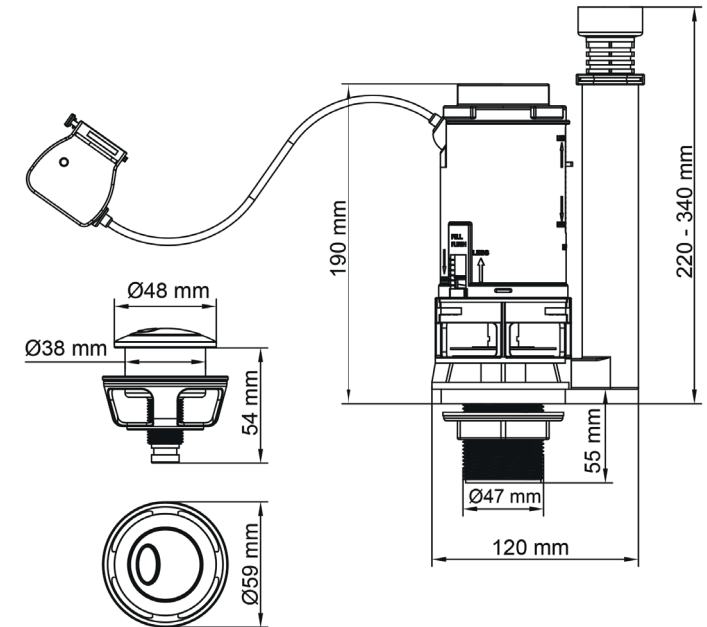

### Features

- Adjustable flush volume
- Dual flush 3/6 L
- Height adjustable 220 - 340 mm
- Easy to remove for maintenance/replacement
- Suitable for top, side and front flush button
- Suitable for 38 mm flush button
- Quick release cable button connection installs easily, avoids cable damage
- Fits 1 1/2" outlet
- WRAS approved.
- 10 Year Warranty

FOYFVKTPX

Name	Part number	Connection	EAN	MQ	STD Pallet
FOYERS Flush valve with push button	FOYFVKTPX	Fits 1 1/2" outlet	5012799290017	24	384
AIRA Flush Valve Kit with Push Button	AIRAFVKTX	Kit includes both flush and inlet valves	5012799289950	6	240