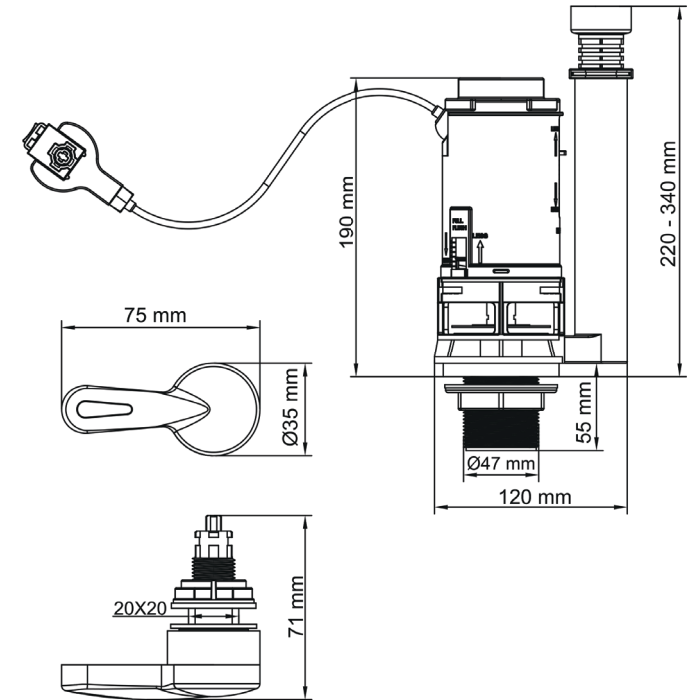

Features

- Adjustable flush volume
- Dual flush 3/6 L
- Height adjustable 220 - 340 mm
- Easy to remove for maintenance/replacement
- Suitable for side and front flush button
- Side and front lever
- Suitable for 20 mm tank hole
- WRAS approved
- 10 Year Warranty
- Fits 1 1/2" outlet

LODOFVKTX

Name	Part number	Connection	EAN	MQ	STD Pallet
LODORE Flush valve with lever handle	LODOFVKTX	Fits 1 1/2" outlet	5012799289998	24	384
Aber Flush Valve Kit with Lever Handle	ABERFVKTX	Kit includes both flush and inlet valves	5012799289936	6	240